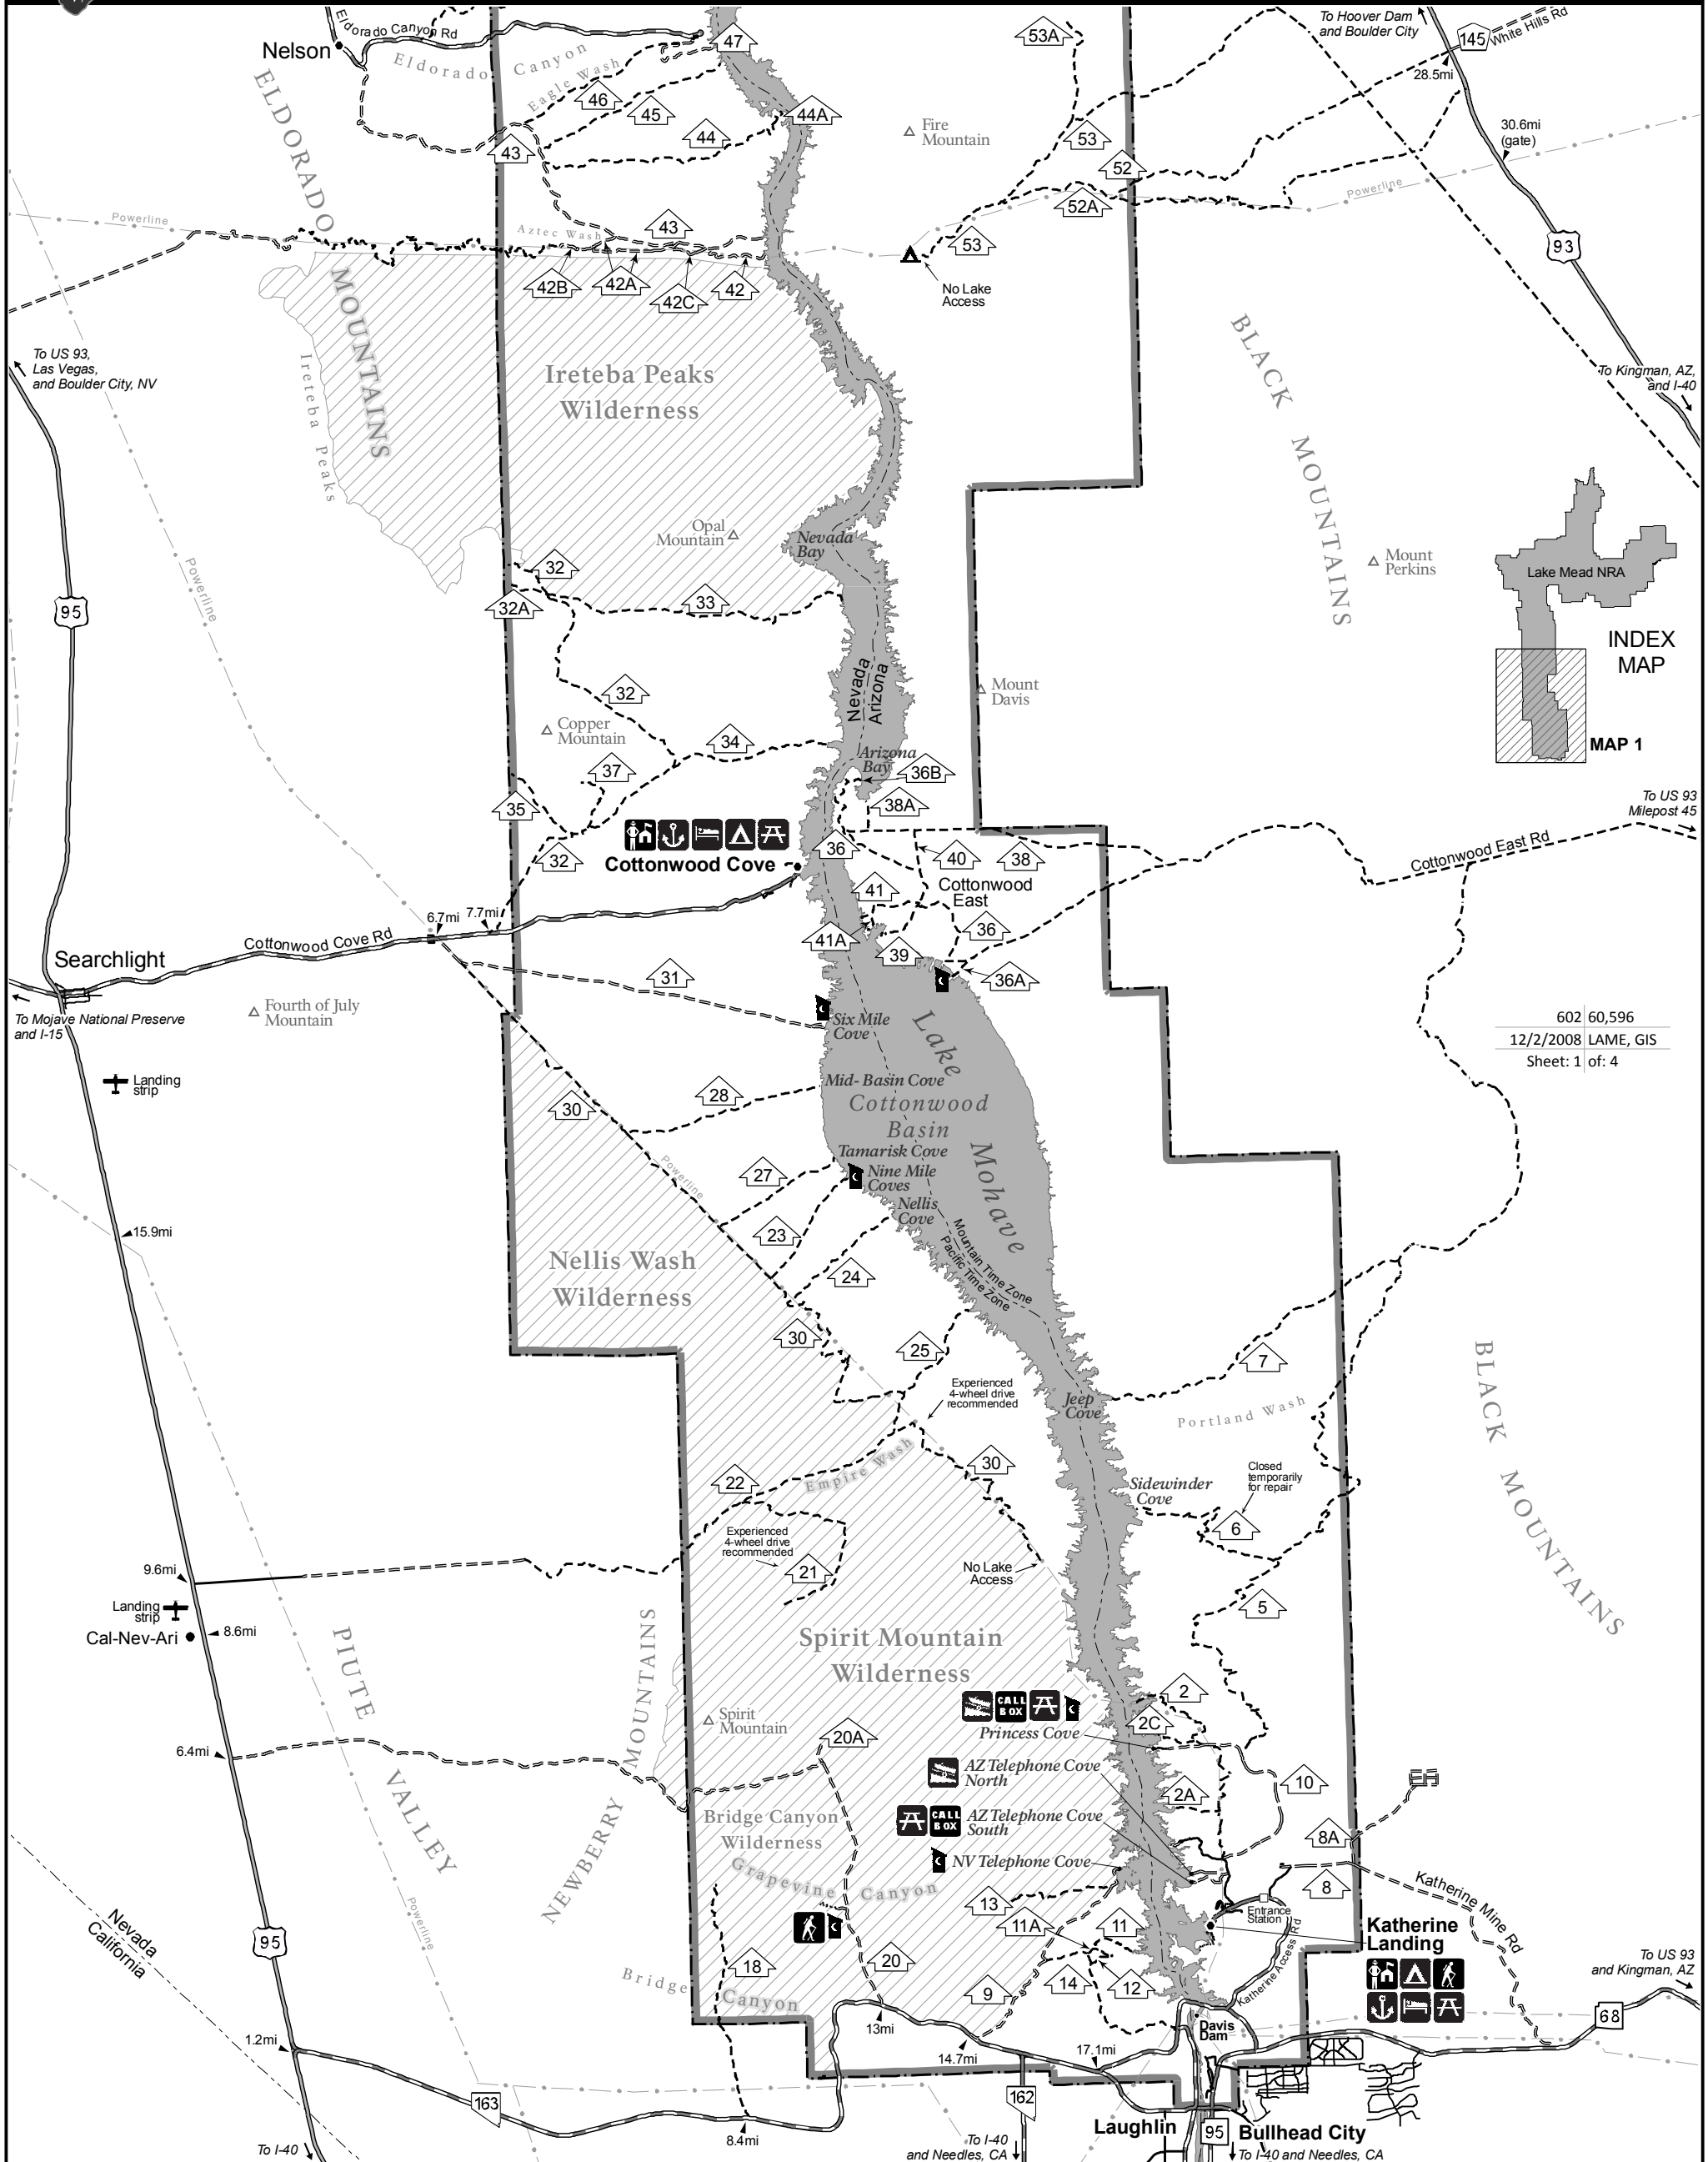

Lake Mead National Recreation Area

National Park Service
U.S. Department of the Interior

602 60,596
12/2/2008 LAME, GIS
Sheet: 1 of 4

Lake Mohave South Approved Backcountry Roads (Map 1)

- Ranger station
- Marina (launch ramp, gasoline, store, restrooms, food, boat rentals)
- Boat launch
- US route
- Maintained unpaved road
- Hiking trail
- Picnic area
- Lodging
- Secondary highway
- 4WD road
- Campground (sanitary disposal station)
- Emergency call box
- Backcountry toilet
- Paved road
- Powerline
- Primitive camping (no water)
- Mile marker
- Lake Mead NRA boundary